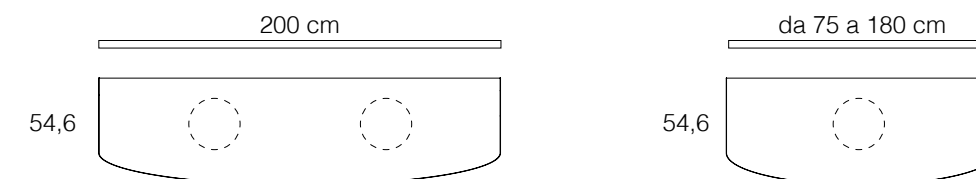

Codice Code	Bianco White	Cromo Chrome	Oro Gold
KB 100			

Top per portalavabi

Tops for washbasin cabinets

code Code	Larghezza Width	Laccato Lacquered	Piuma di mogano , Ebano Acero, Frisé Mahogany, Ebony , Maple frisé	Ice Glass Bianco 12 mm White Ice Glass 12 mm.	Ice Glass Nero 15 mm Black Ice Glass 15 mm.	Bianco Carrara Nero Marquiña	Pietra Dakar Dakar stone	Marmo Bianco Cristallino White crystal marble	Cristallo My Color 12 mm Glass My Colour 12 mm.
KB 200	cm 75								
	cm 120								
	cm 140								
	cm 180								
	cm 200								